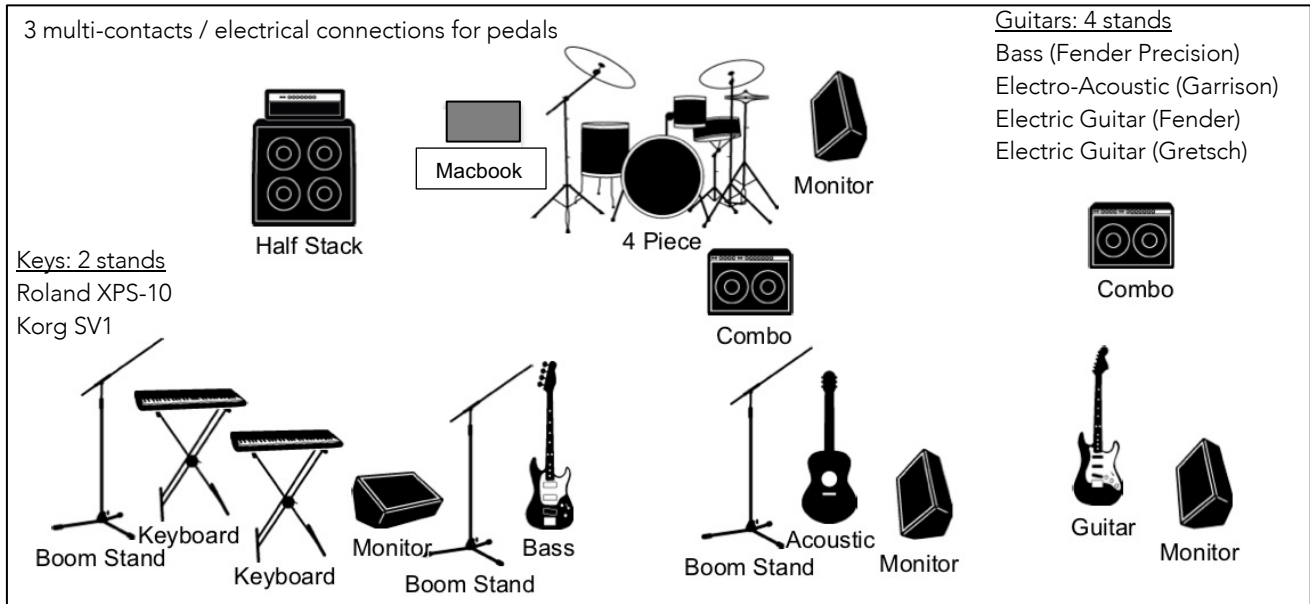

PENINSULA

TECHNICAL RIDER

Front Stage

Input #	Instrument	Suggested Mic	Stand
1	Vocals (Electro-Acoustic Guitar)	Shure Beta 58	Boom
2	Vocals (Bass)	Shure Beta 58	Boom
3	Sequencer (MacBook Pro/Launchpad Pro)	DI	Keyboard Stand
4	Bass (Amp o DI)	SM 57 o DI	Straight
5	Amp (Electro-Acoustic Guitar)	SM 57	Straight
6	Amp (Electric Guitar)	SM 57	Straight
7	Keys (Korg SV1)	DI	Straight
8	Keys (Roland XPS-10)	DI	Straight
9	Kick	Beta 52/Audix D6	Boom
10	Snare	SM 57/Audio i5	Clip
11	Hi-Hat	SM 81/e914	Clip
12	Floor Tom	Beta 98/e904	Clip
13	Overhead Right	SM 81/e914	Boom
14	Overhead Left	SM 81/e914	Boom